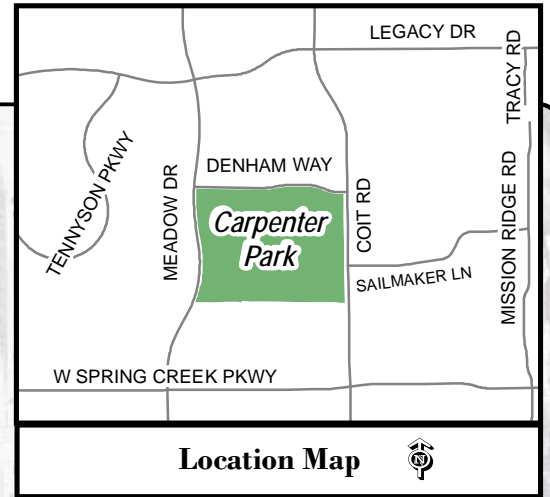

Plano - Spring Sports 2011

Carpenter Park

6701 Coit Road

Note: This map is for abstract purposes only. This map is void after May 15, 2011.

*Field use by schedule or reservation only.

PLEASE...do not park on streets and respect neighborhood integrity.